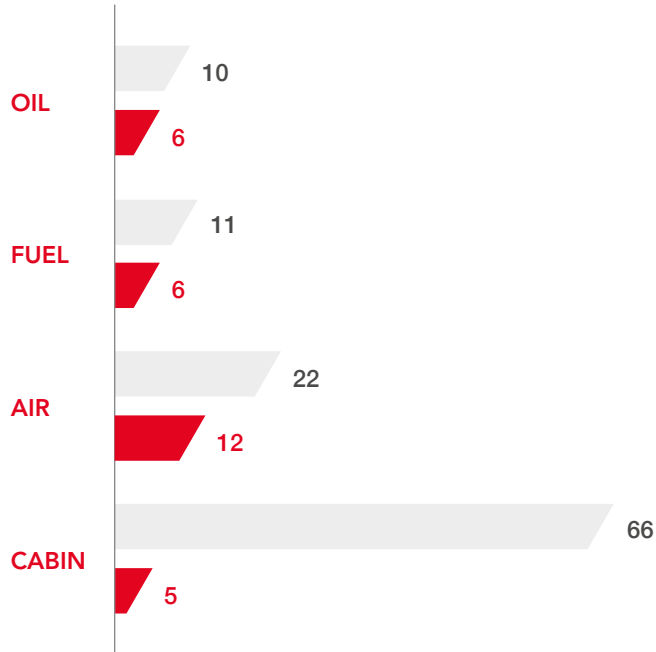

NEW PRODUCT INTRODUCTION

2017 **138 PART NUMBERS**
109 introduced in 2017
H1 2018 29 introduced in 1st semester of 2018

2017