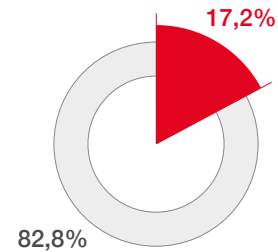

NEW PRODUCT INTRODUCTION

2017 **138 PART NUMBERS**
109 introduced in 2017
H1 2018 29 introduced in 1st semester of 2018

2017

H1 2018

RANGE **CAPTIVE PRODUCTS**
Increasing OE product introductions
in the Aftermarket range.
CAPTIVE