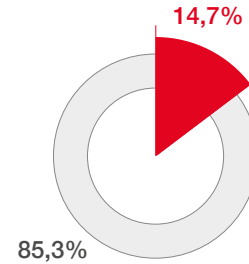

NEW PRODUCT INTRODUCTION

2017 **138 PART NUMBERS**
109 introduced in 2017
H1 2018 29 introduced in 1st semester of 2018

2017

H1 2018

RANGE **CAPTIVE PRODUCTS**
Increasing OE product introductions
in the Aftermarket range.
CAPTIVE